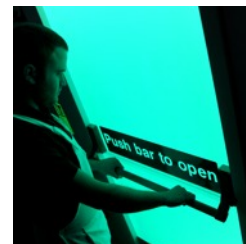

Glow GRP Limited,
Post to: Unit 1, Mackintosh Road, Rackheath Industrial Estate,
Norwich, Norfolk NR13 6LJ

Customer Services:
Telephone: (01603) 722906, Fax: (01603) 720992
Office E-mail: enquiries@glowgrp.co.uk, Website: www.glowgrp.co.uk