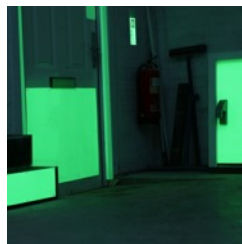

Glow GRP Limited,
Post to: Unit 1, Mackintosh Road, Rackheath Industrial Estate,
Norwich, Norfolk NR13 6LJ

Customer Services:
Telephone: (01603) 722906, Fax: (01603) 720992
Office E-mail: enquiries@glowgrp.co.uk, Website: www.glowgrp.co.uk